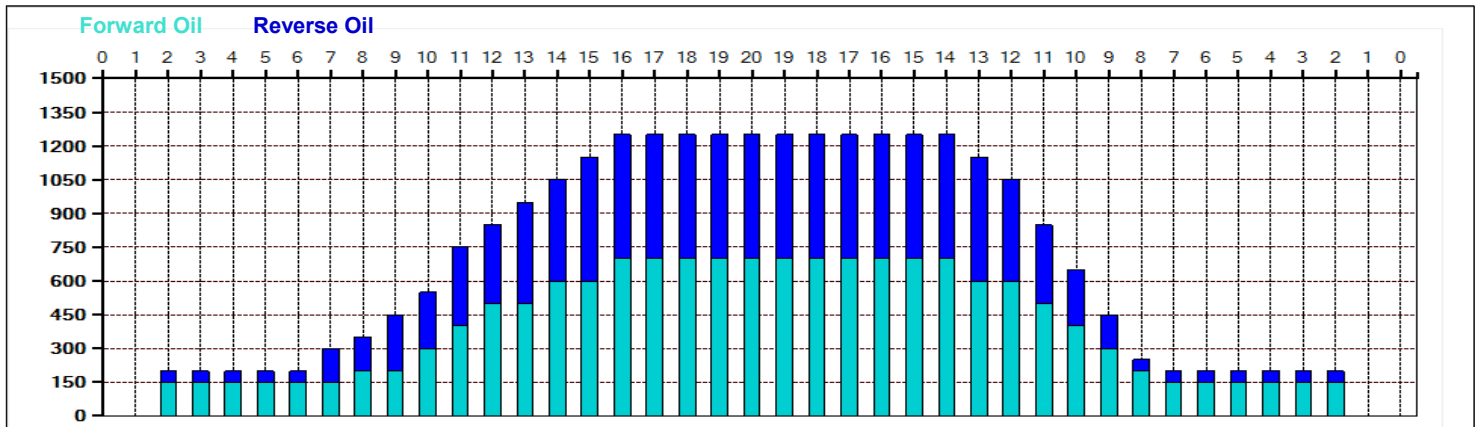

Glenn E. Bair Tournament Pattern 2022

Oil Pattern Distance: 41 Feet **Reverse Brush Drop:** 35 Feet **Oil Per Board:** 50 uL
Forward Oil Total: 15.4 mL **Reverse Oil Total:** 11.35 mL **Volume Oil Total:** 26.75 mL
Forward Boards Crossed: 308 Boards **Reverse Boards Crossed:** 227 Boards **Total Boards Crossed:** 535 Boards

	Start	Stop	Loads	Speed	Crossed	Start	End	Feet	T.Oil
1	2L	2R	3	14	111	0.0	3.9	3.9	5550
2	8L	8R	1	14	25	3.9	5.8	1.9	1250
3	10L	9R	2	14	44	5.8	9.7	3.9	2200
4	11L	10R	2	14	40	9.7	13.6	3.9	2000
5	12L	11R	2	14	36	13.6	17.5	3.9	1800
6	14L	12R	2	14	30	17.5	21.4	3.9	1500
7	16L	14R	2	14	22	21.4	25.3	3.9	1100
8	16L	14R	0	22	0	25.3	34.0	8.7	0
9	2L	2R	0	26	0	34.0	41.0	7.0	0

Conditioner:
Type In or Select One

TransferType:
Type In or Select One

Forward
Reverse
Combined
Buff

	Start	Stop	Loads	Speed	Crossed	Start	End	Feet	T.Oil
1	2L	2R	0	30	0	41.0	32.0	-9.0	0
2	15L	13R	2	18	26	32.0	26.9	-5.1	1300
3	13L	12R	2	18	32	26.9	21.8	-5.1	1600
4	11L	11R	2	14	38	21.8	17.9	-3.9	1900
5	9L	10R	2	14	44	17.9	14.0	-3.9	2200
6	7L	9R	2	14	50	14.0	10.1	-3.9	2500
7	2L	2R	1	14	37	10.1	8.2	-1.9	1850
8	2L	2R	0	14	0	8.2	0.0	-8.2	0

Item	3L-7L:18L-18R	8L-12L:18L-18R	13L-17L:18L-18R	18L-18R:17R-13R	18L-18R:12R-8R	18L-18R:7R-3R
Description	Outside Track:Middle	Middle Track:Middle	Inside Track:Middle	Middle: Inside Track	Middle:Middle Track	Middle:Outside Track
Track Zone Ratio	5.68	2.12	1.11	1.02	1.92	6.25