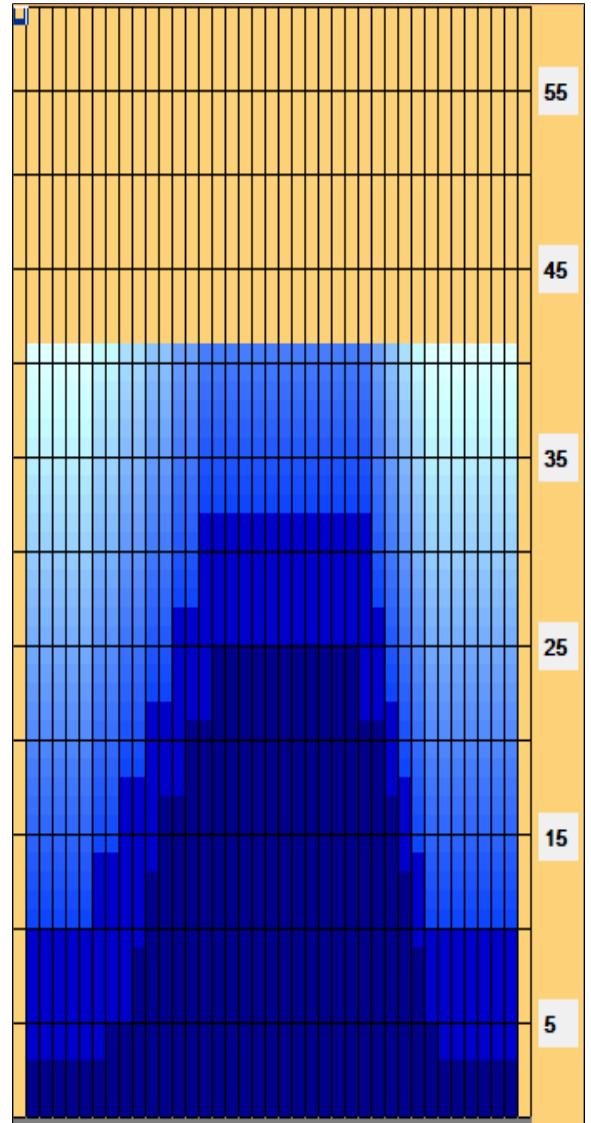

Glenn E. Bair Tournament Pattern 2022

Oil Pattern Distance: 41 Feet **Reverse Brush Drop:** 35 Feet **Oil Per Board:** 50 uL
Forward Oil Total: 15.4 mL **Reverse Oil Total:** 11.35 mL **Volume Oil Total:** 26.75 mL
Forward Boards Crossed: 308 Boards **Reverse Boards Crossed:** 227 Boards **Total Boards Crossed:** 535 Boards

	Start	Stop	Loads	Speed	Crossed	Start	End	Feet	T.Oil
1	2L	2R	3	14	111	0.0	3.9	3.9	5550
2	8L	8R	1	14	25	3.9	5.8	1.9	1250
3	10L	9R	2	14	44	5.8	9.7	3.9	2200
4	11L	10R	2	14	40	9.7	13.6	3.9	2000
5	12L	11R	2	14	36	13.6	17.5	3.9	1800
6	14L	12R	2	14	30	17.5	21.4	3.9	1500
7	16L	14R	2	14	22	21.4	25.3	3.9	1100
8	16L	14R	0	22	0	25.3	34.0	8.7	0
9	2L	2R	0	26	0	34.0	41.0	7.0	0

Item	3L-7L:18L-18R	8L-12L:18L-18R	13L-17L:18L-18R	18L-18R:17R-13R	18L-18R:12R-8R	18L-18R:7R-3R
Description	Outside Track:Middle	Middle Track:Middle	Inside Track:Middle	Middle: Inside Track	Middle:Middle Track	Middle:Outside Track
Track Zone Ratio	5.68	2.12	1.11	1.02	1.92	6.25

Glenn E. Bair Tournament Pattern 2022

Oil Pattern Distance:	41 Feet	Reverse Brush Drop:	35 Feet	Oil Per Board:	50 uL
Forward Oil Total:	15.4 mL	Reverse Oil Total:	11.35 mL	Volume Oil Total:	26.75 mL
Forward Boards Crossed:	308 Boards	Reverse Boards Crossed:	227 Boards	Total Boards Crossed:	535 Boards
